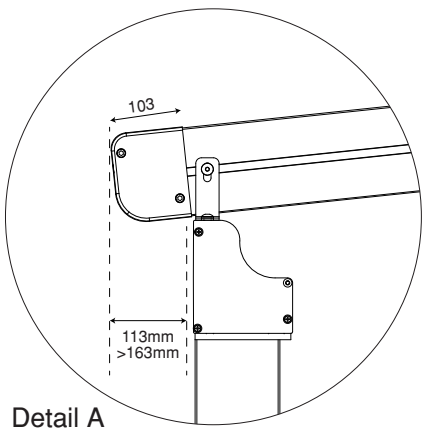

System with single motor
and 4 conveyor rafters

THREE MODULE
9M > 13M

Dave Giddens

SAILMAKERS

0800 SAILOR ▶ www.sailmakers.co.nz

Detail A

Detail C

Detail D

Detail B

Detail B-1

Dave Giddens
SAILMAKERS

0800 SAILOR ▶ www.sailmakers.co.nz

Projection(P)	3M	4M	5M	6M	7M	8M
Fabric Height(N)	425	440	450	465	495	560
Hood(L)	560	670	770	875	995	1080
Fall(A)	440	545	655	755	850	955