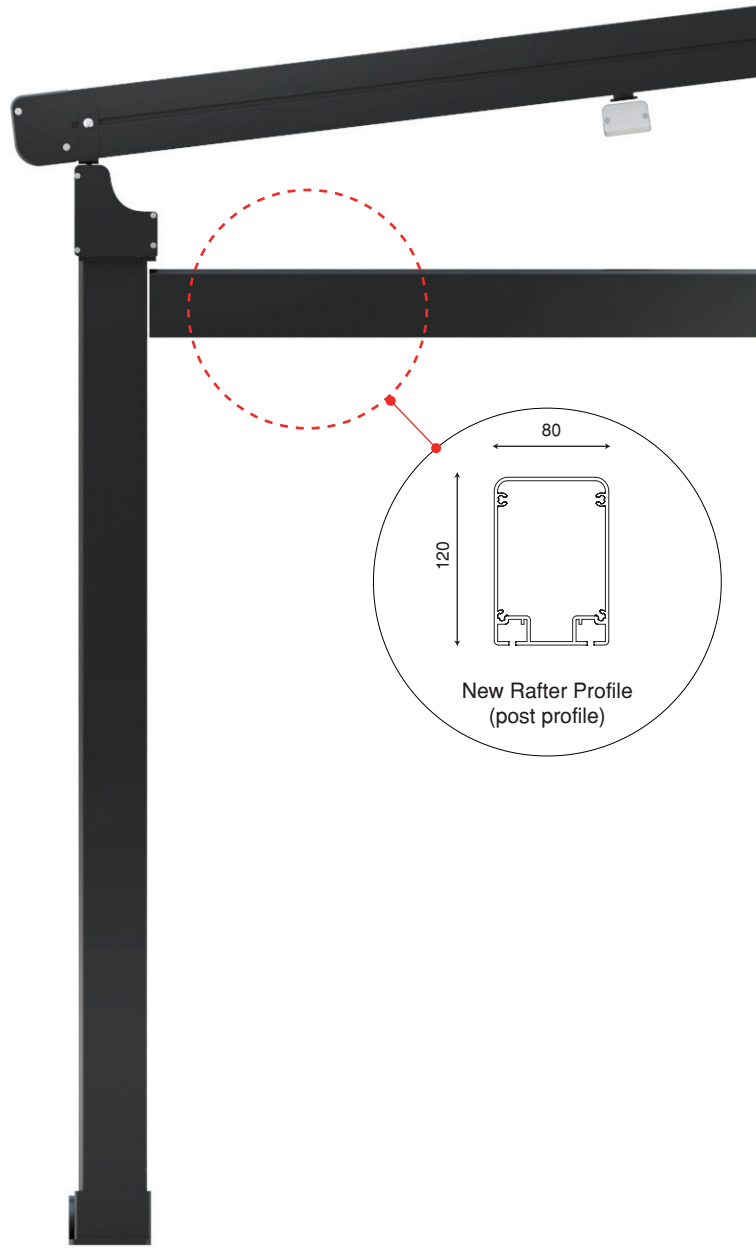

80

120

New Rafter Profile
(post profile)