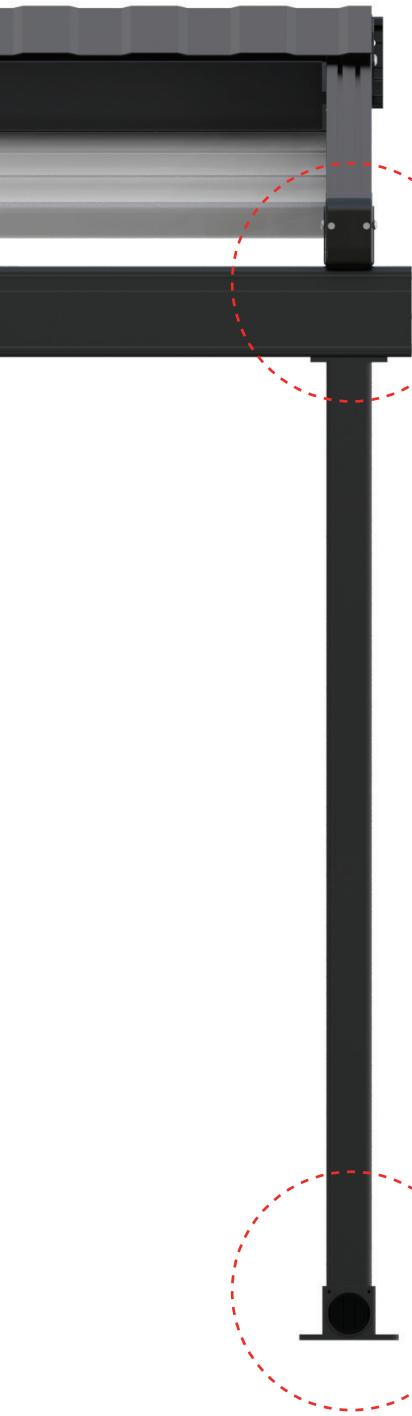

Dave Giddens

SAILMAKERS

0800 SAILOR > www.sailmakers.co.nz

Type A