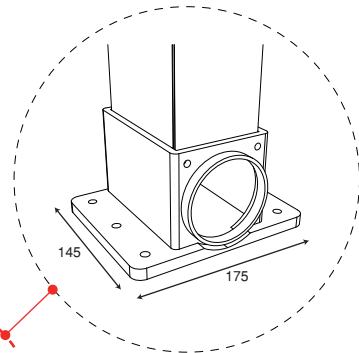

145

175

80

120

New Rafter Profile
(post profile)

Dave Giddens

SAILMAKERS

0800 SAILOR > www.sailmakers.co.nz