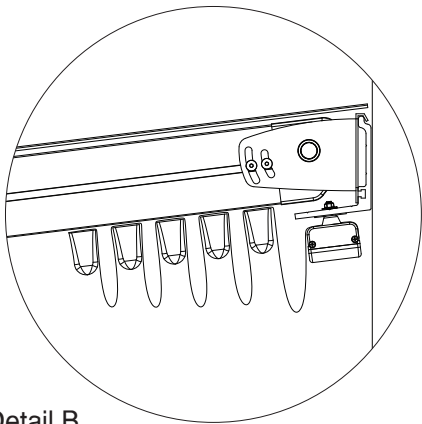

System with single motor
and 4 conveyor rafters

THREE MODULE
9M > 13M

Dave Giddens

SAILMAKERS

0800 SAILOR ▶ www.sailmakers.co.nz

Detail A

Detail C

Detail D

Detail B

Detail B-1

Dave Giddens
SAILMAKERS

0800 SAILOR ▶ www.sailmakers.co.nz

Projection(P)	3M	4M	5M	6M	7M	8M
Fabric Height(N)	425	440	450	465	495	560
Hood(L)	560	670	770	875	995	1080
Fall(A)	440	545	655	755	850	955