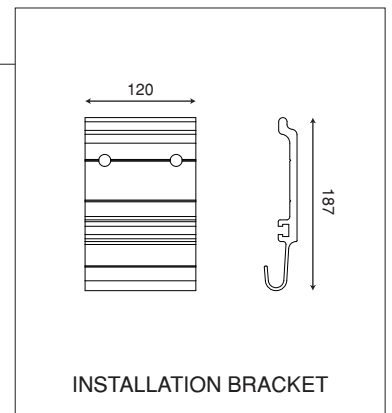

System with single motor
and 4 conveyor rafters

THREE MODULE
9M > 13M

Dave Giddens

SAILMAKERS

0800 SAILOR ▶ www.sailmakers.co.nz

Detail A

Detail C

Detail D

Detail B

Detail B-1

Dave Giddens
SAILMAKERS

0800 SAILOR ▶ www.sailmakers.co.nz

Projection(P)	3M	4M	5M	6M	7M	8M
Fabric Height(N)	425	440	450	465	495	560
Hood(L)	560	670	770	875	995	1080
Fall(A)	440	545	655	755	850	955