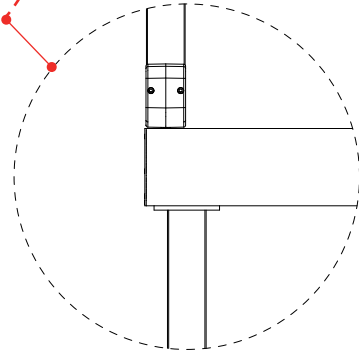

Dave Giddens

SAILMAKERS

0800 SAILOR > www.sailmakers.co.nz

Type B

145

175

80

120