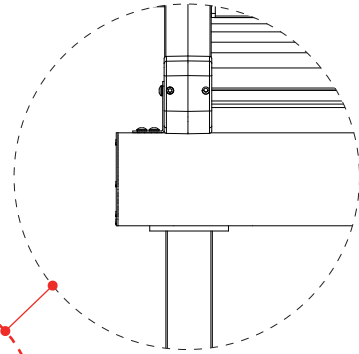

Dave Giddens

SAILMAKERS

0800 SAILOR > www.sailmakers.co.nz

Type A