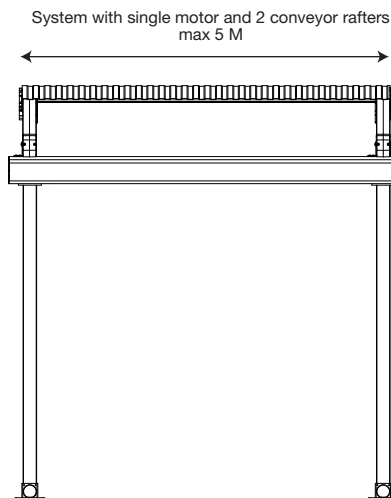

Dave Giddens

SAILMAKERS

0800 SAILOR > www.sailmakers.co.nz

System with single motor
and 2 conveyor rafters

ONE MODULE
2M > 5.0M

System with single motor
and 3 conveyor rafters

TWO MODULE
5M > 9M