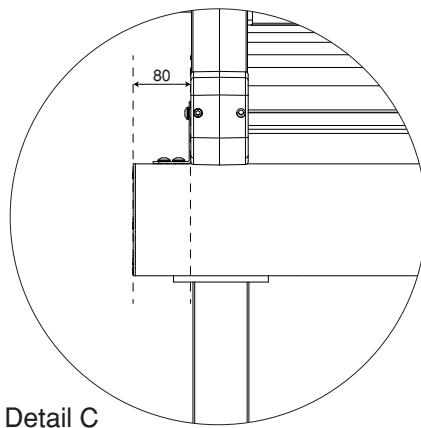

System with single motor
and 4 conveyor rafters

THREE MODULE
9M > 13M

Dave Giddens

SAILMAKERS

0800 SAILOR ▶ www.sailmakers.co.nz

Detail A

Detail C

Detail D

Detail B

Detail B-1

Dave Giddens
SAILMAKERS

0800 SAILOR ▶ www.sailmakers.co.nz

Projection(P)	3M	4M	5M	6M	7M	8M
Fabric Height(N)	425	440	450	465	495	560
Hood(L)	560	670	770	875	995	1080
Fall(A)	440	545	655	755	850	955