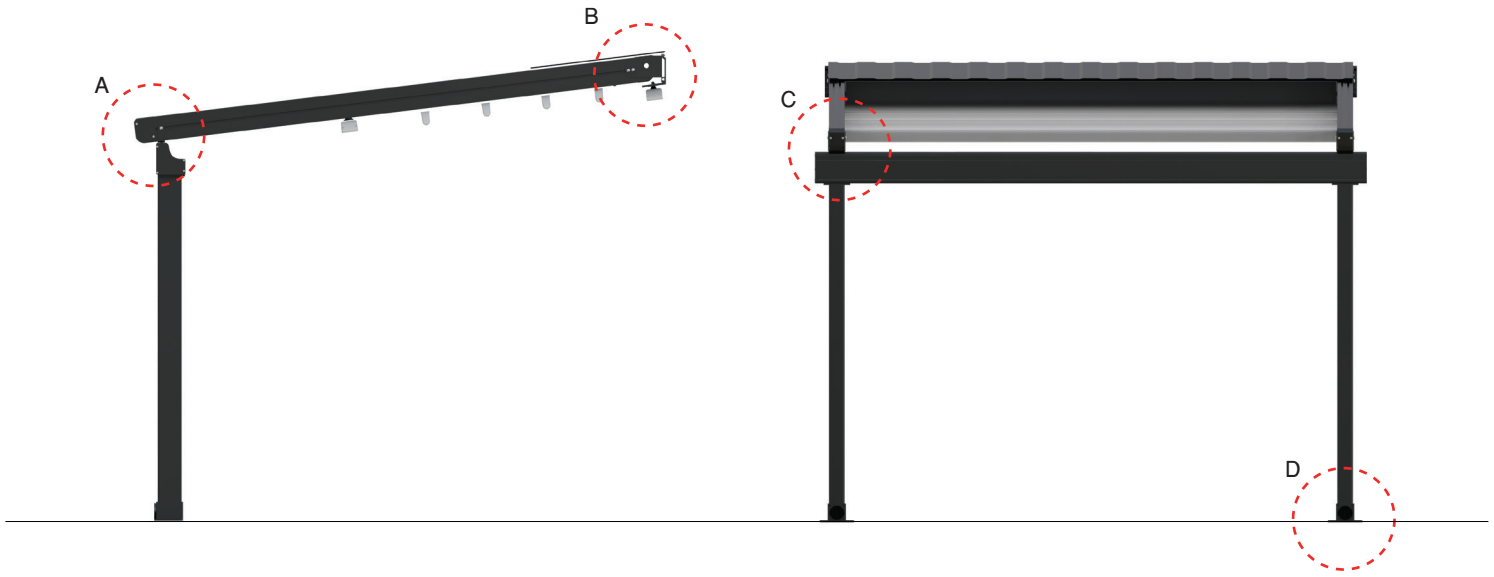

System with single motor
and 4 conveyor rafters

THREE MODULE
9M > 13M

Dave Giddens

SAILMAKERS

0800 SAILOR ▶ www.sailmakers.co.nz

Detail A

Detail C

Detail D