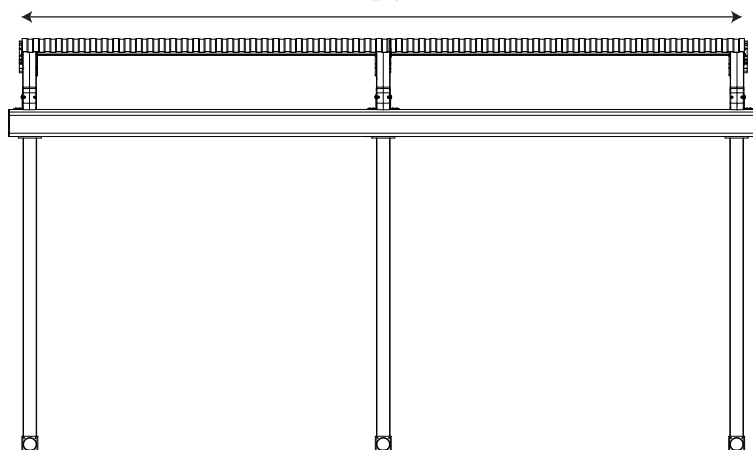

System with single motor
and 2 conveyor rafters

ONE MODULE
2M > 5.0M

System with single motor and 3 conveyor rafters
max 9 M

System with single motor
and 3 conveyor rafters

TWO MODULE
5M > 9M

System with single motor and 4 conveyor rafters
max 13 M