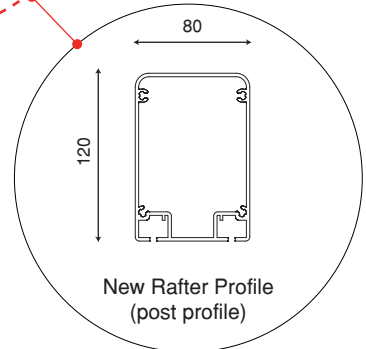

145

175

80

120

New Rafter Profile
(post profile)

Dave Giddens

SAILMAKERS

0800 SAILOR > www.sailmakers.co.nz