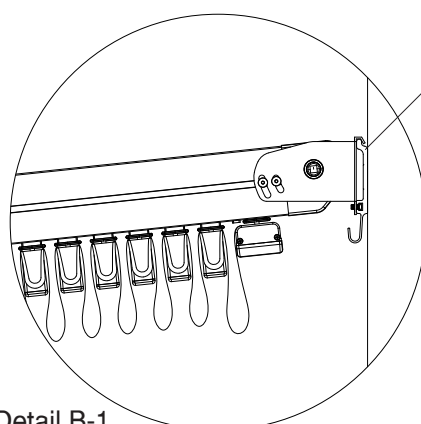

System with single motor
and 4 conveyor rafters

THREE MODULE
9M > 13M

Dave Giddens

SAILMAKERS

0800 SAILOR ▶ www.sailmakers.co.nz

Detail A

Detail C

Detail D

Detail B

Detail B-1

Dave Giddens
SAILMAKERS

0800 SAILOR ▶ www.sailmakers.co.nz

Projection(P)	3M	4M	5M	6M	7M	8M
Fabric Height(N)	425	440	450	465	495	560
Hood(L)	560	670	770	875	995	1080
Fall(A)	440	545	655	755	850	955