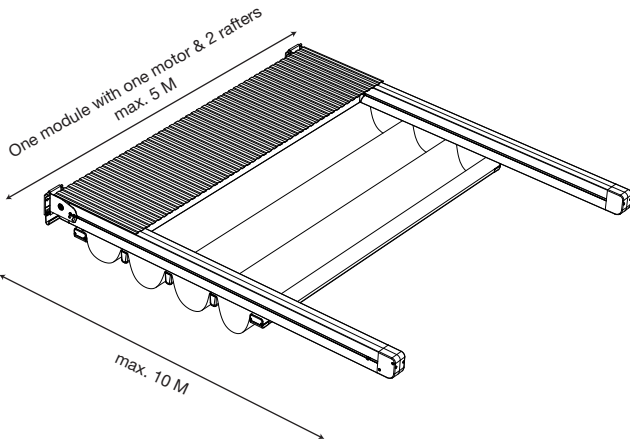

# OZTECH

NEW OUTDOOR LIFE

All Weather Retractable Sunroof System

izi SYSTEM

THE NEW CREATIVE EXTERIOR TREND OF RETRACTABLE PERGOLAS AND ROOF SYSTEMS

Dave Giddens

**SAILMAKERS**

0800 SAILOR ▶ [www.sailmakers.co.nz](http://www.sailmakers.co.nz)