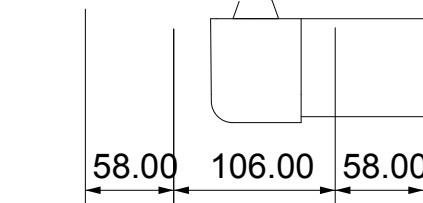

③ Puller Profile

Dave Giddens  
**SAILMAKERS**

0800 SAILOR > [www.sailmakers.co.nz](http://www.sailmakers.co.nz)

Hang bracket L type

Hang bracket U type

Dave Giddens

**SAILMAKERS**

0800 SAILOR > [www.sailmakers.co.nz](http://www.sailmakers.co.nz)

Hang support "W160"

Hang support "W200"

Dave Giddens

**SAILMAKERS**

0800 SAILOR ▶ [www.sailmakers.co.nz](http://www.sailmakers.co.nz)

Projection(P)	3M	4M	5M	6M	7M	8M	9M	10M
Fabric Height(N)	425	440	450	465	495	560	580	610
Hood(L)	560	670	770	875	995	1080	1190	1300
Fall(A)	440	545	655	755	850	955	1070	1135