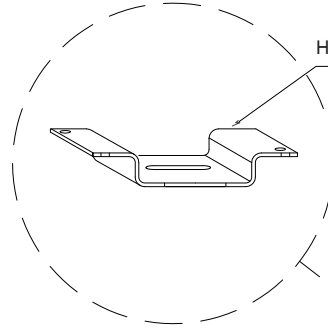

LOUVER

Optional

① Rafter

③ Puller Profile

② Fabric Support

PROFILE DETAILS

① Rafter

② Fabric Support

③ Puller Profile

Dave Giddens  
**SAILMAKERS**

0800 SAILOR > [www.sailmakers.co.nz](http://www.sailmakers.co.nz)

Hang bracket L type

Hang bracket U type

Dave Giddens

**SAILMAKERS**

0800 SAILOR > [www.sailmakers.co.nz](http://www.sailmakers.co.nz)

Hang support "W160"

Hang support "W200"

Dave Giddens

**SAILMAKERS**

0800 SAILOR ▶ [www.sailmakers.co.nz](http://www.sailmakers.co.nz)

Projection(P)	3M	4M	5M	6M	7M	8M	9M	10M
Fabric Height(N)	425	440	450	465	495	560	580	610
Hood(L)	560	670	770	875	995	1080	1190	1300
Fall(A)	440	545	655	755	850	955	1070	1135