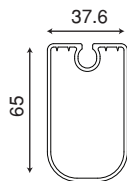

ONE MODULE  
2M > 5.0M

TWO MODULE  
5M > 9M

THREE MODULE  
9M > 13M

0800 SAILOR > [www.sailmakers.co.nz](http://www.sailmakers.co.nz)

Dave Giddens

**SAILMAKERS**

0800 SAILOR > [www.sailmakers.co.nz](http://www.sailmakers.co.nz)

LOUVER

Optional

① Rafter

③ Puller Profile

② Fabric Support

PROFILE DETAILS

① Rafter

② Fabric Support

③ Puller Profile

Dave Giddens  
**SAILMAKERS**

0800 SAILOR > [www.sailmakers.co.nz](http://www.sailmakers.co.nz)

Hang bracket L type

Hang bracket U type

Dave Giddens

**SAILMAKERS**

0800 SAILOR > [www.sailmakers.co.nz](http://www.sailmakers.co.nz)