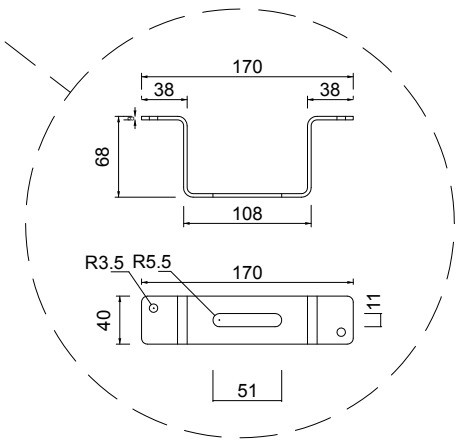

③ Puller Profile

Dave Giddens  
**SAILMAKERS**

0800 SAILOR > [www.sailmakers.co.nz](http://www.sailmakers.co.nz)

Hang bracket L type

Hang bracket U type

Dave Giddens

**SAILMAKERS**

0800 SAILOR > [www.sailmakers.co.nz](http://www.sailmakers.co.nz)

Hang support "W160"

Hang support "W200"

Dave Giddens

**SAILMAKERS**

0800 SAILOR ▶ [www.sailmakers.co.nz](http://www.sailmakers.co.nz)

Projection(P)	3M	4M	5M	6M	7M	8M	9M	10M
Fabric Height(N)	425	440	450	465	495	560	580	610
Hood(L)	560	670	770	875	995	1080	1190	1300
Fall(A)	440	545	655	755	850	955	1070	1135