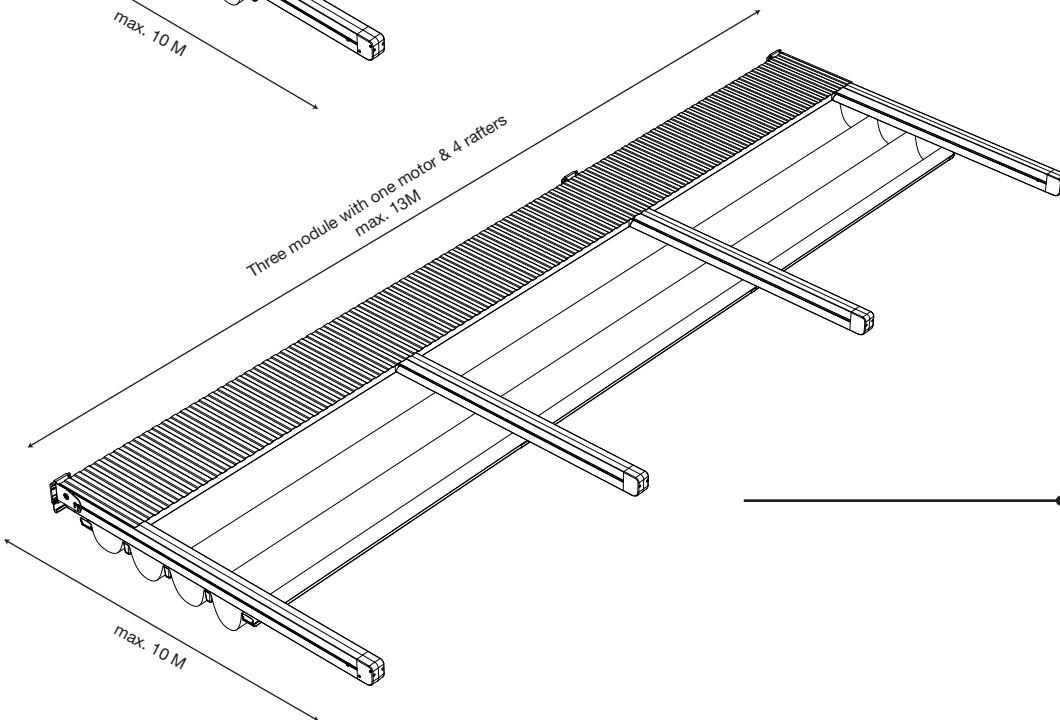

THREE MODULE
9M > 13M

0800 SAILOR > www.sailmakers.co.nz