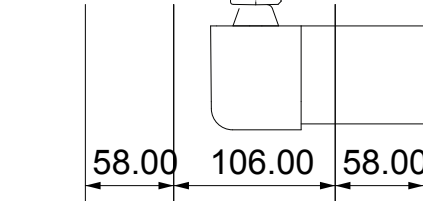

③ Puller Profile

Dave Giddens  
**SAILMAKERS**

0800 SAILOR > [www.sailmakers.co.nz](http://www.sailmakers.co.nz)

Hang bracket L type

Hang bracket U type

Dave Giddens

**SAILMAKERS**

0800 SAILOR > [www.sailmakers.co.nz](http://www.sailmakers.co.nz)

Hang support "W160"

Hang support "W200"

Dave Giddens

**SAILMAKERS**

0800 SAILOR ▶ [www.sailmakers.co.nz](http://www.sailmakers.co.nz)

Projection(P)	3M	4M	5M	6M	7M	8M	9M	10M
Fabric Height(N)	425	440	450	465	495	560	580	610
Hood(L)	560	670	770	875	995	1080	1190	1300
Fall(A)	440	545	655	755	850	955	1070	1135