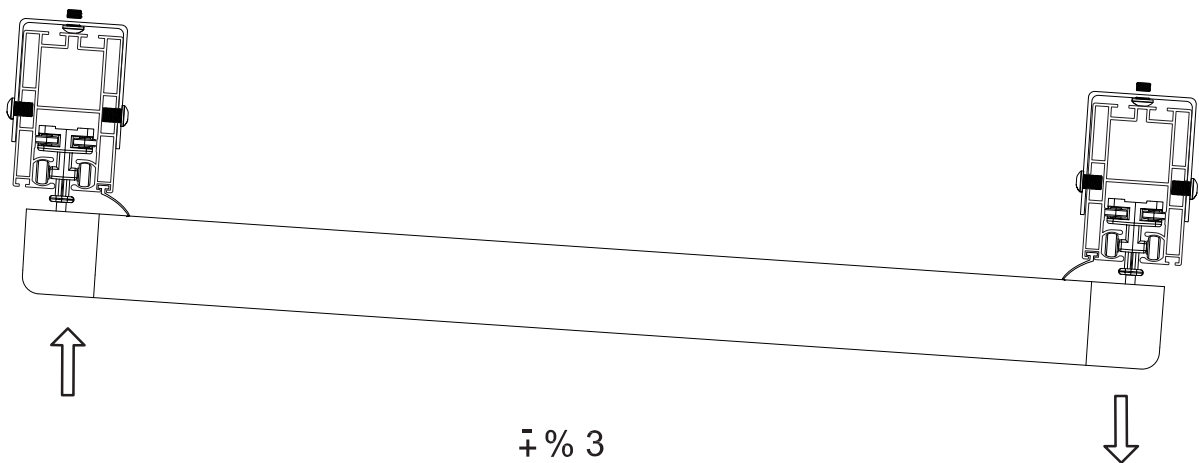

LOUVER

Optional

① Rafter

③ Puller Profile

② Fabric Support

PROFILE DETAILS

① Rafter

② Fabric Support

Hang support "W160"

Hang support "W200"

Dave Giddens

**SAILMAKERS**

0800 SAILOR ▶ [www.sailmakers.co.nz](http://www.sailmakers.co.nz)

Projection(P)	3M	4M	5M	6M	7M	8M	9M	10M
Fabric Height(N)	425	440	450	465	495	560	580	610
Hood(L)	560	670	770	875	995	1080	1190	1300
Fall(A)	440	545	655	755	850	955	1070	1135