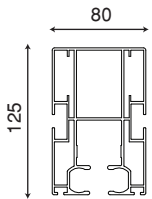

ONE MODULE  
2M > 5.0M

TWO MODULE  
5M > 9M

THREE MODULE  
9M > 13M

0800 SAILOR > [www.sailmakers.co.nz](http://www.sailmakers.co.nz)

Dave Giddens

**SAILMAKERS**

0800 SAILOR > [www.sailmakers.co.nz](http://www.sailmakers.co.nz)

LOUVER

Optional

① Rafter

③ Puller Profile

② Fabric Support

PROFILE DETAILS

① Rafter

② Fabric Support

③ Puller Profile

Dave Giddens  
**SAILMAKERS**

0800 SAILOR > [www.sailmakers.co.nz](http://www.sailmakers.co.nz)

Hang bracket L type

Hang bracket U type

Dave Giddens

**SAILMAKERS**

0800 SAILOR > [www.sailmakers.co.nz](http://www.sailmakers.co.nz)

Hang support "W160"

Hang support "W200"

Dave Giddens

**SAILMAKERS**

0800 SAILOR ▶ [www.sailmakers.co.nz](http://www.sailmakers.co.nz)

Projection(P)	3M	4M	5M	6M	7M	8M	9M	10M
Fabric Height(N)	425	440	450	465	495	560	580	610
Hood(L)	560	670	770	875	995	1080	1190	1300
Fall(A)	440	545	655	755	850	955	1070	1135