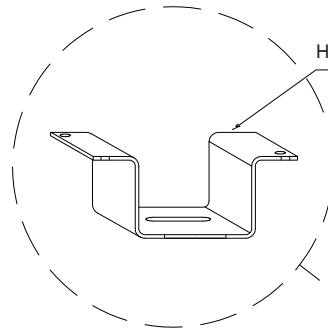

LOUVER

Optional

① Rafter

③ Puller Profile

② Fabric Support

PROFILE DETAILS

① Rafter

② Fabric Support

③ Puller Profile

Dave Giddens  
**SAILMAKERS**

0800 SAILOR > [www.sailmakers.co.nz](http://www.sailmakers.co.nz)

Hang bracket L type

Hang bracket U type

Dave Giddens

**SAILMAKERS**

0800 SAILOR > [www.sailmakers.co.nz](http://www.sailmakers.co.nz)

Hang support "W160"

Hang support "W200"

Dave Giddens

**SAILMAKERS**

0800 SAILOR ▶ [www.sailmakers.co.nz](http://www.sailmakers.co.nz)

Projection(P)	3M	4M	5M	6M	7M	8M	9M	10M
Fabric Height(N)	425	440	450	465	495	560	580	610
Hood(L)	560	670	770	875	995	1080	1190	1300
Fall(A)	440	545	655	755	850	955	1070	1135