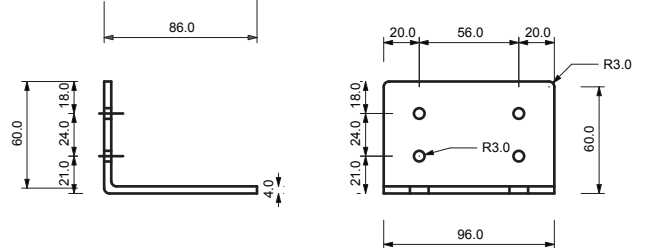

③ Puller Profile

Dave Giddens  
**SAILMAKERS**

0800 SAILOR > [www.sailmakers.co.nz](http://www.sailmakers.co.nz)

Hang bracket L type

Hang bracket U type

Dave Giddens

**SAILMAKERS**

0800 SAILOR > [www.sailmakers.co.nz](http://www.sailmakers.co.nz)

Hang support "W160"

Hang support "W200"

Dave Giddens

**SAILMAKERS**

0800 SAILOR ▶ [www.sailmakers.co.nz](http://www.sailmakers.co.nz)

Projection(P)	3M	4M	5M	6M	7M	8M	9M	10M
Fabric Height(N)	425	440	450	465	495	560	580	610
Hood(L)	560	670	770	875	995	1080	1190	1300
Fall(A)	440	545	655	755	850	955	1070	1135