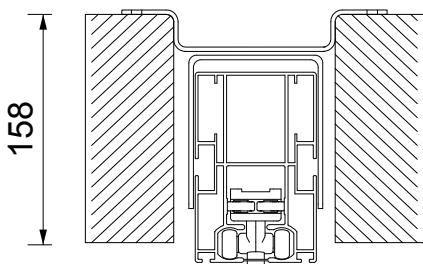

LOUVER

Optional

① Rafter

③ Puller Profile

② Fabric Support

PROFILE DETAILS

① Rafter

② Fabric Support

③ Puller Profile

Dave Giddens  
**SAILMAKERS**

0800 SAILOR > [www.sailmakers.co.nz](http://www.sailmakers.co.nz)

Hang bracket L type

Hang bracket U type

Dave Giddens

**SAILMAKERS**

0800 SAILOR > [www.sailmakers.co.nz](http://www.sailmakers.co.nz)

Hang support "W160"

Hang support "W200"

Dave Giddens

**SAILMAKERS**

0800 SAILOR ▶ [www.sailmakers.co.nz](http://www.sailmakers.co.nz)

Projection(P)	3M	4M	5M	6M	7M	8M	9M	10M
Fabric Height(N)	425	440	450	465	495	560	580	610
Hood(L)	560	670	770	875	995	1080	1190	1300
Fall(A)	440	545	655	755	850	955	1070	1135