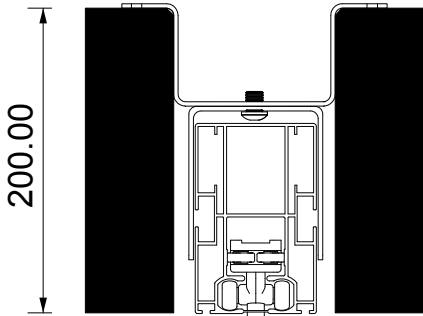

LOUVER

Optional

① Rafter

③ Puller Profile

② Fabric Support

PROFILE DETAILS

① Rafter

② Fabric Support

③ Puller Profile

Dave Giddens  
**SAILMAKERS**

0800 SAILOR > [www.sailmakers.co.nz](http://www.sailmakers.co.nz)

Hang bracket L type

Hang bracket U type

Dave Giddens

**SAILMAKERS**

0800 SAILOR > [www.sailmakers.co.nz](http://www.sailmakers.co.nz)

Hang support "W160"

Hang support "W200"

Dave Giddens

**SAILMAKERS**

0800 SAILOR ▶ [www.sailmakers.co.nz](http://www.sailmakers.co.nz)

Projection(P)	3M	4M	5M	6M	7M	8M	9M	10M
Fabric Height(N)	425	440	450	465	495	560	580	610
Hood(L)	560	670	770	875	995	1080	1190	1300
Fall(A)	440	545	655	755	850	955	1070	1135