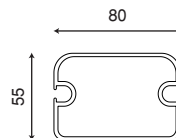

ONE MODULE  
2M > 5.0M

TWO MODULE  
5M > 9M

THREE MODULE  
9M > 13M

0800 SAILOR > [www.sailmakers.co.nz](http://www.sailmakers.co.nz)

Dave Giddens

**SAILMAKERS**

0800 SAILOR > [www.sailmakers.co.nz](http://www.sailmakers.co.nz)

LOUVER

Optional

① Rafter

③ Puller Profile

② Fabric Support

PROFILE DETAILS

① Rafter

② Fabric Support

③ Puller Profile

Dave Giddens  
**SAILMAKERS**

0800 SAILOR > [www.sailmakers.co.nz](http://www.sailmakers.co.nz)

Hang bracket L type

Hang bracket U type

Dave Giddens

**SAILMAKERS**

0800 SAILOR > [www.sailmakers.co.nz](http://www.sailmakers.co.nz)