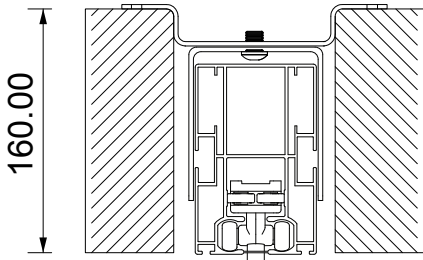

LOUVER

Optional

① Rafter

③ Puller Profile

② Fabric Support

PROFILE DETAILS

① Rafter

② Fabric Support

③ Puller Profile

Dave Giddens  
**SAILMAKERS**

0800 SAILOR > [www.sailmakers.co.nz](http://www.sailmakers.co.nz)

Hang bracket L type

Hang bracket U type

Dave Giddens

**SAILMAKERS**

0800 SAILOR > [www.sailmakers.co.nz](http://www.sailmakers.co.nz)

Hang support "W160"

Hang support "W200"

Dave Giddens

**SAILMAKERS**

0800 SAILOR ▶ [www.sailmakers.co.nz](http://www.sailmakers.co.nz)

Projection(P)	3M	4M	5M	6M	7M	8M	9M	10M
Fabric Height(N)	425	440	450	465	495	560	580	610
Hood(L)	560	670	770	875	995	1080	1190	1300
Fall(A)	440	545	655	755	850	955	1070	1135