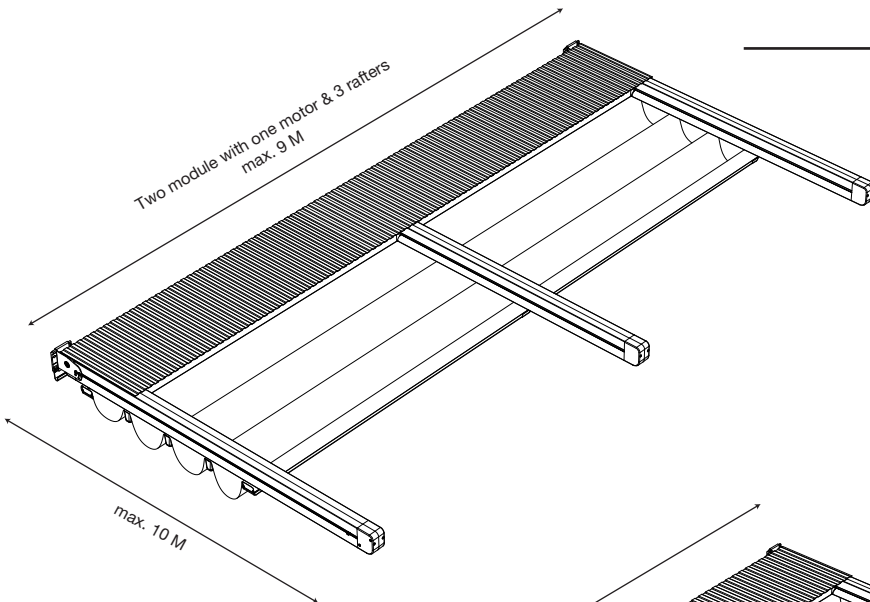

TWO MODULE
5M > 9M