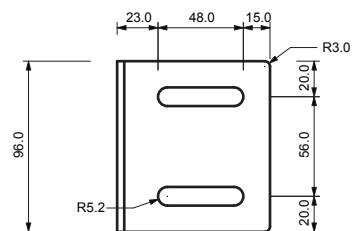

③ Puller Profile

Dave Giddens  
**SAILMAKERS**

0800 SAILOR > [www.sailmakers.co.nz](http://www.sailmakers.co.nz)

Hang bracket L type

Hang bracket U type

Dave Giddens

**SAILMAKERS**

0800 SAILOR > [www.sailmakers.co.nz](http://www.sailmakers.co.nz)

Hang support "W160"

Hang support "W200"

Dave Giddens

**SAILMAKERS**

0800 SAILOR ▶ [www.sailmakers.co.nz](http://www.sailmakers.co.nz)

Projection(P)	3M	4M	5M	6M	7M	8M	9M	10M
Fabric Height(N)	425	440	450	465	495	560	580	610
Hood(L)	560	670	770	875	995	1080	1190	1300
Fall(A)	440	545	655	755	850	955	1070	1135