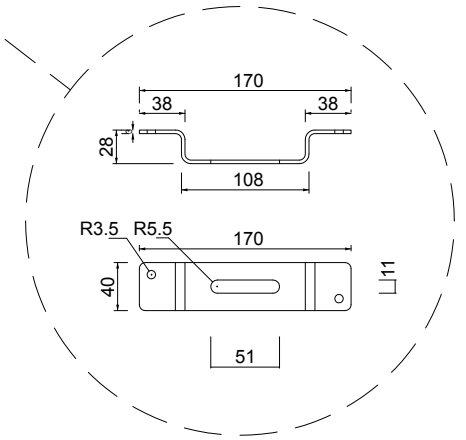

LOUVER

Optional

① Rafter

③ Puller Profile

② Fabric Support

PROFILE DETAILS

① Rafter

② Fabric Support

③ Puller Profile

Dave Giddens  
**SAILMAKERS**

0800 SAILOR > [www.sailmakers.co.nz](http://www.sailmakers.co.nz)

Hang bracket L type

Hang bracket U type

Dave Giddens

**SAILMAKERS**

0800 SAILOR > [www.sailmakers.co.nz](http://www.sailmakers.co.nz)

Hang support "W160"

Hang support "W200"

Dave Giddens

**SAILMAKERS**

0800 SAILOR ▶ [www.sailmakers.co.nz](http://www.sailmakers.co.nz)

Projection(P)	3M	4M	5M	6M	7M	8M	9M	10M
Fabric Height(N)	425	440	450	465	495	560	580	610
Hood(L)	560	670	770	875	995	1080	1190	1300
Fall(A)	440	545	655	755	850	955	1070	1135