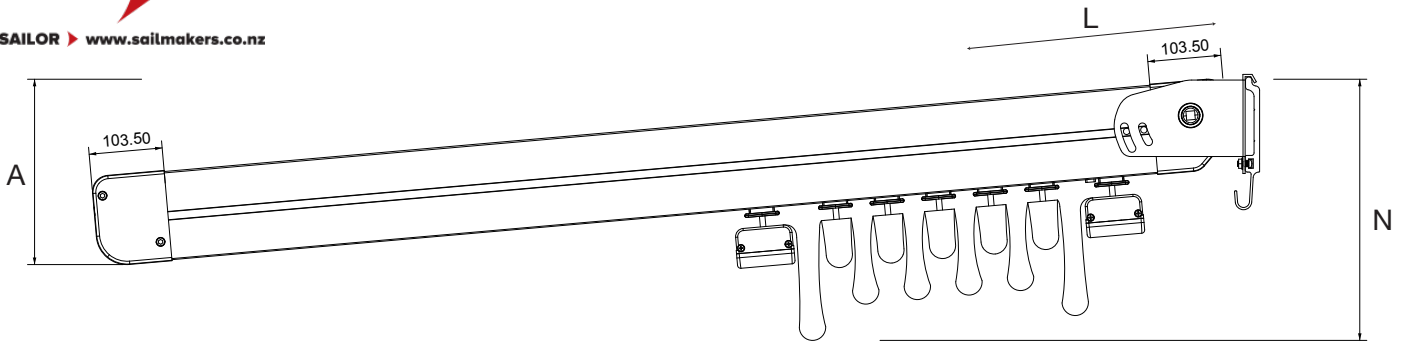

Hang support "W160"

Hang support "W200"

Dave Giddens

**SAILMAKERS**

0800 SAILOR ▶ [www.sailmakers.co.nz](http://www.sailmakers.co.nz)

Projection(P)	3M	4M	5M	6M	7M	8M	9M	10M
Fabric Height(N)	425	440	450	465	495	560	580	610
Hood(L)	560	670	770	875	995	1080	1190	1300
Fall(A)	440	545	655	755	850	955	1070	1135