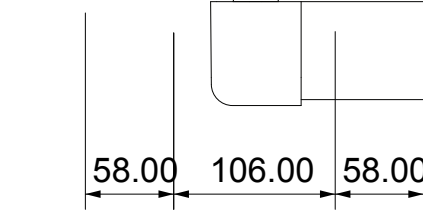

③ Puller Profile

Dave Giddens  
**SAILMAKERS**

0800 SAILOR > [www.sailmakers.co.nz](http://www.sailmakers.co.nz)

Hang bracket L type

Hang bracket U type

Dave Giddens

**SAILMAKERS**

0800 SAILOR > [www.sailmakers.co.nz](http://www.sailmakers.co.nz)

Hang support "W160"

Hang support "W200"

Dave Giddens

**SAILMAKERS**

0800 SAILOR ▶ [www.sailmakers.co.nz](http://www.sailmakers.co.nz)

Projection(P)	3M	4M	5M	6M	7M	8M	9M	10M
Fabric Height(N)	425	440	450	465	495	560	580	610
Hood(L)	560	670	770	875	995	1080	1190	1300
Fall(A)	440	545	655	755	850	955	1070	1135