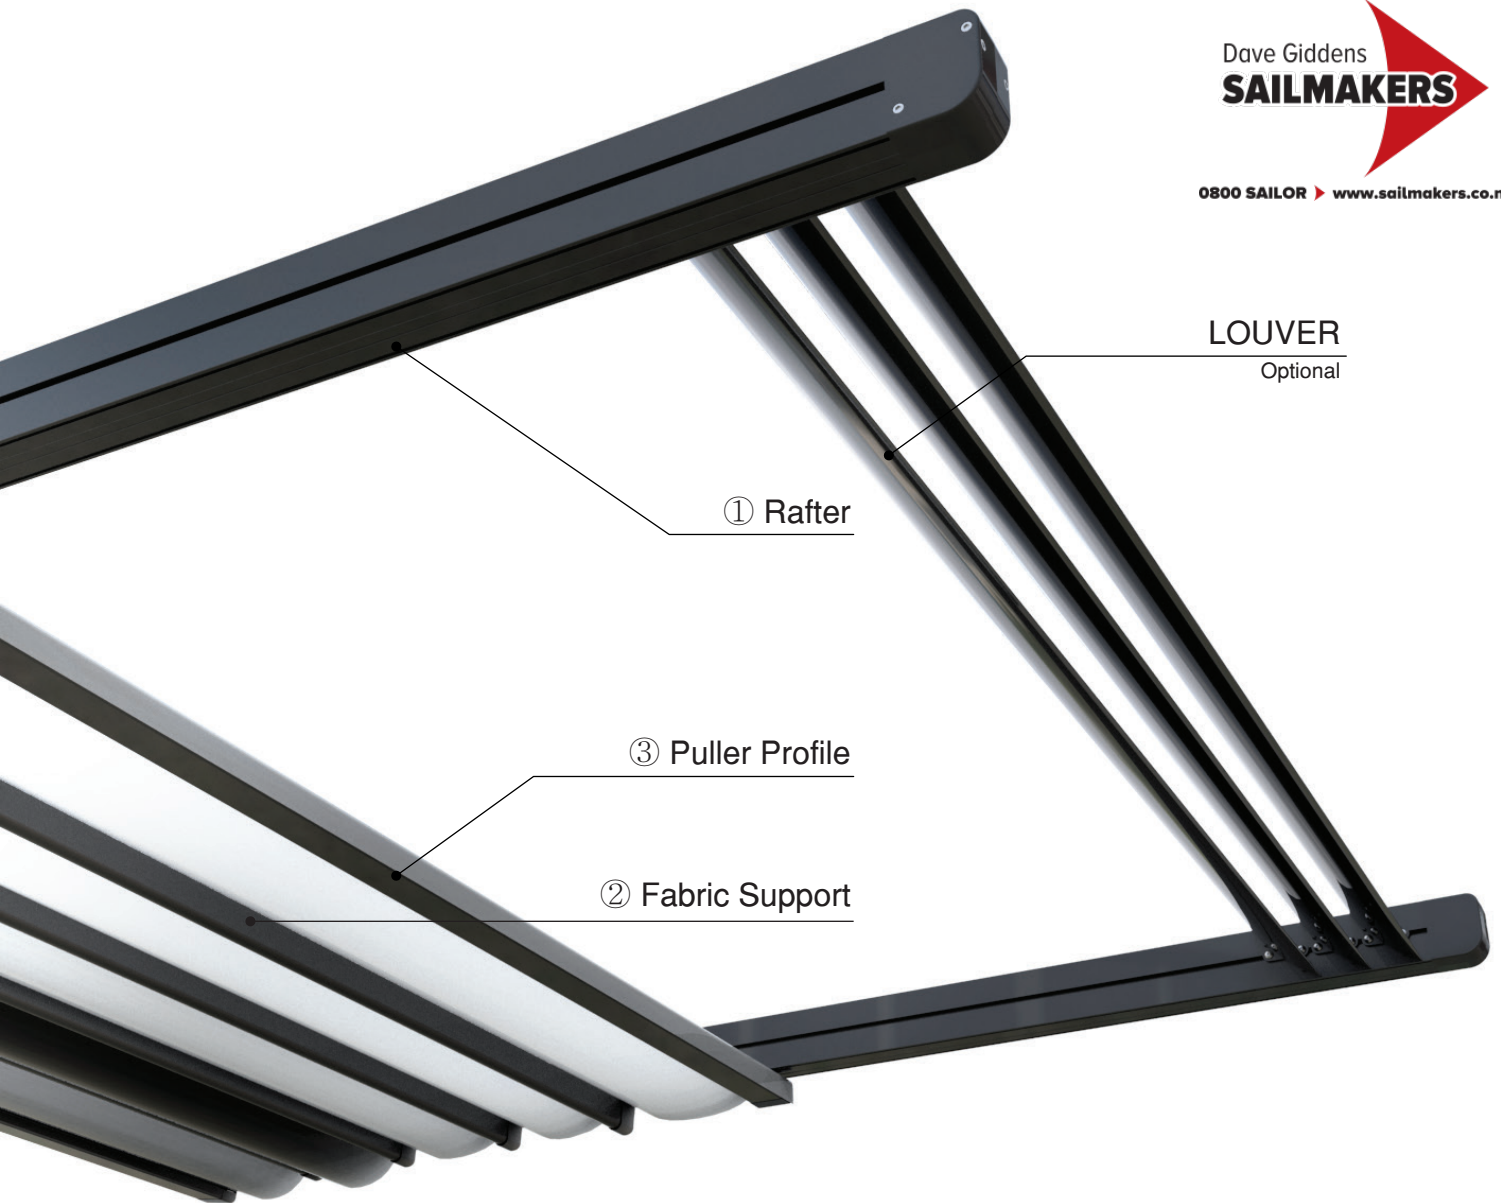

# OZTECH

NEW OUTDOOR LIFE

All Weather Retractable Sunroof System

izi SYSTEM

THE NEW CREATIVE EXTERIOR TREND OF RETRACTABLE PERGOLAS AND ROOF SYSTEMS

Dave Giddens

**SAILMAKERS**

0800 SAILOR ▶ [www.sailmakers.co.nz](http://www.sailmakers.co.nz)

LOUVER

Optional

① Rafter

③ Puller Profile

② Fabric Support

PROFILE DETAILS

① Rafter

② Fabric Support