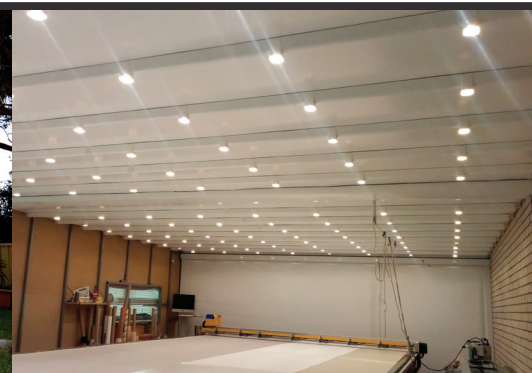

# OZTECH

NEW OUTDOOR LIFE

All Weather Retractable Sunroof System

izi SYSTEM

THE NEW CREATIVE EXTERIOR TREND OF RETRACTABLE PERGOLAS AND ROOF SYSTEMS

Dave Giddens

**SAILMAKERS**

0800 SAILOR ▶ [www.sailmakers.co.nz](http://www.sailmakers.co.nz)